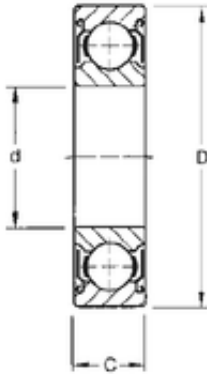

Shandong Boyu Bearing Co., Ltd

15 mm x 35 mm x 11 mm TIMKEN 202KDD Single Row Ball Bearings

Bearing No. 202KDD

Size	15x35x11 mm
Bore Diameter	15 mm
Outer Diameter	35 mm
Width	11 mm
d	15 mm
D	35 mm
B	11 mm
C	11 mm
Weight	0,041 Kg
Basic dynamic load rating (C)	8,65 kN

202KDD Bearing 2D drawings and 3D CAD models