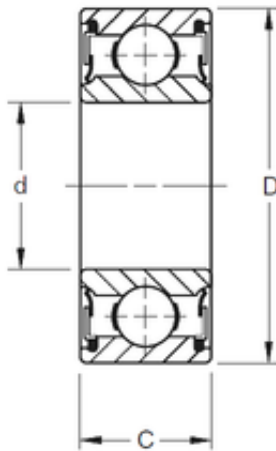

### 100 mm x 150 mm x 24 mm TIMKEN 9120NPP Single Row Ball Bearings

Bearing No. 9120NPP

Size	100x150x24 mm
Bore Diameter	100 mm
Outer Diameter	150 mm
Width	24 mm
d	100 mm
D	150 mm
B	24 mm
C	24 mm
Weight	1,315 Kg
Basic dynamic load rating (C)	68,1 kN

9120NPP Bearing 2D drawings and 3D CAD models