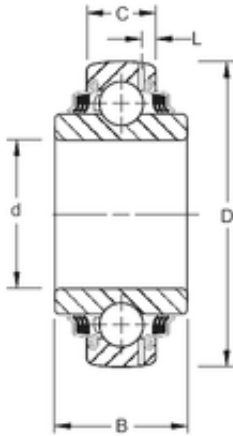

## 55,58 mm x 100 mm x 33,34 mm TIMKEN GW211PPB8 Single Row Ball Bearings

Bearing No. GW211PPB8

Size	55.58x100x33.34 mm
Bore Diameter	55,58 mm
Outer Diameter	100 mm
Width	33,34 mm
d	55,58 mm
D	100 mm
B	33,34 mm
C	25 mm
Weight	0,839 Kg
Basic dynamic load rating (C)	48,8 kN