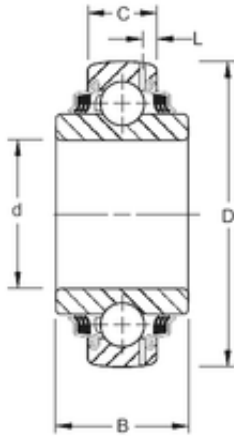

## 55,58 mm x 100 mm x 33,34 mm TIMKEN GW211PPB8 Single Row Ball Bearings

Bearing No. GW211PPB8

Size	55.58x100x33.34 mm
Bore Diameter	55,58 mm
Outer Diameter	100 mm
Width	33,34 mm
d	55,58 mm
D	100 mm
B	33,34 mm
C	25 mm
Weight	0,839 Kg
Basic dynamic load rating (C)	48,8 kN